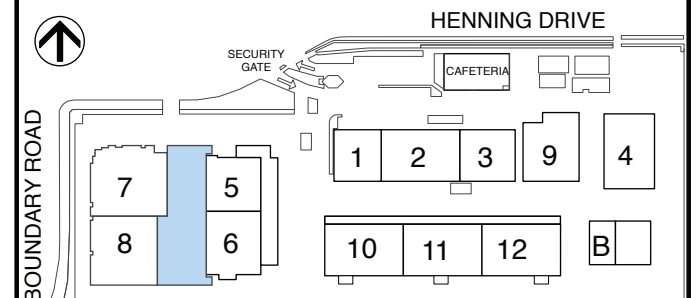

BOUNDARY ROAD

2400 BOUNDARY ROAD
BURNABY, B.C. V5M 3Z3
CANADA

T: 604 • 482 • 2000
F: 604 • 482 • 2007

MULTI-LEVEL PARKING STRUCTURE MAIN LEVEL CIRCUS PARKING BASE CAMP

- BASE CAMP PARKING - 66 stalls**
(20,000 SQ.FT.)
- SUPPORT SPACE**
(2,000 SQ.FT.)

SITE LEGEND

STAGE 8

STAGE 7

COSTUMES

MECHANICAL ROOM

ELECTRICAL ROOM

SINK

W/D

ALL TRAFFIC

EXIT RIGHT ONLY

ALL TRAFFIC TO PARKING

RAMP UP TO CAR PARKING

STAGE 6

STAGE 5

SCALE = 1 : 310